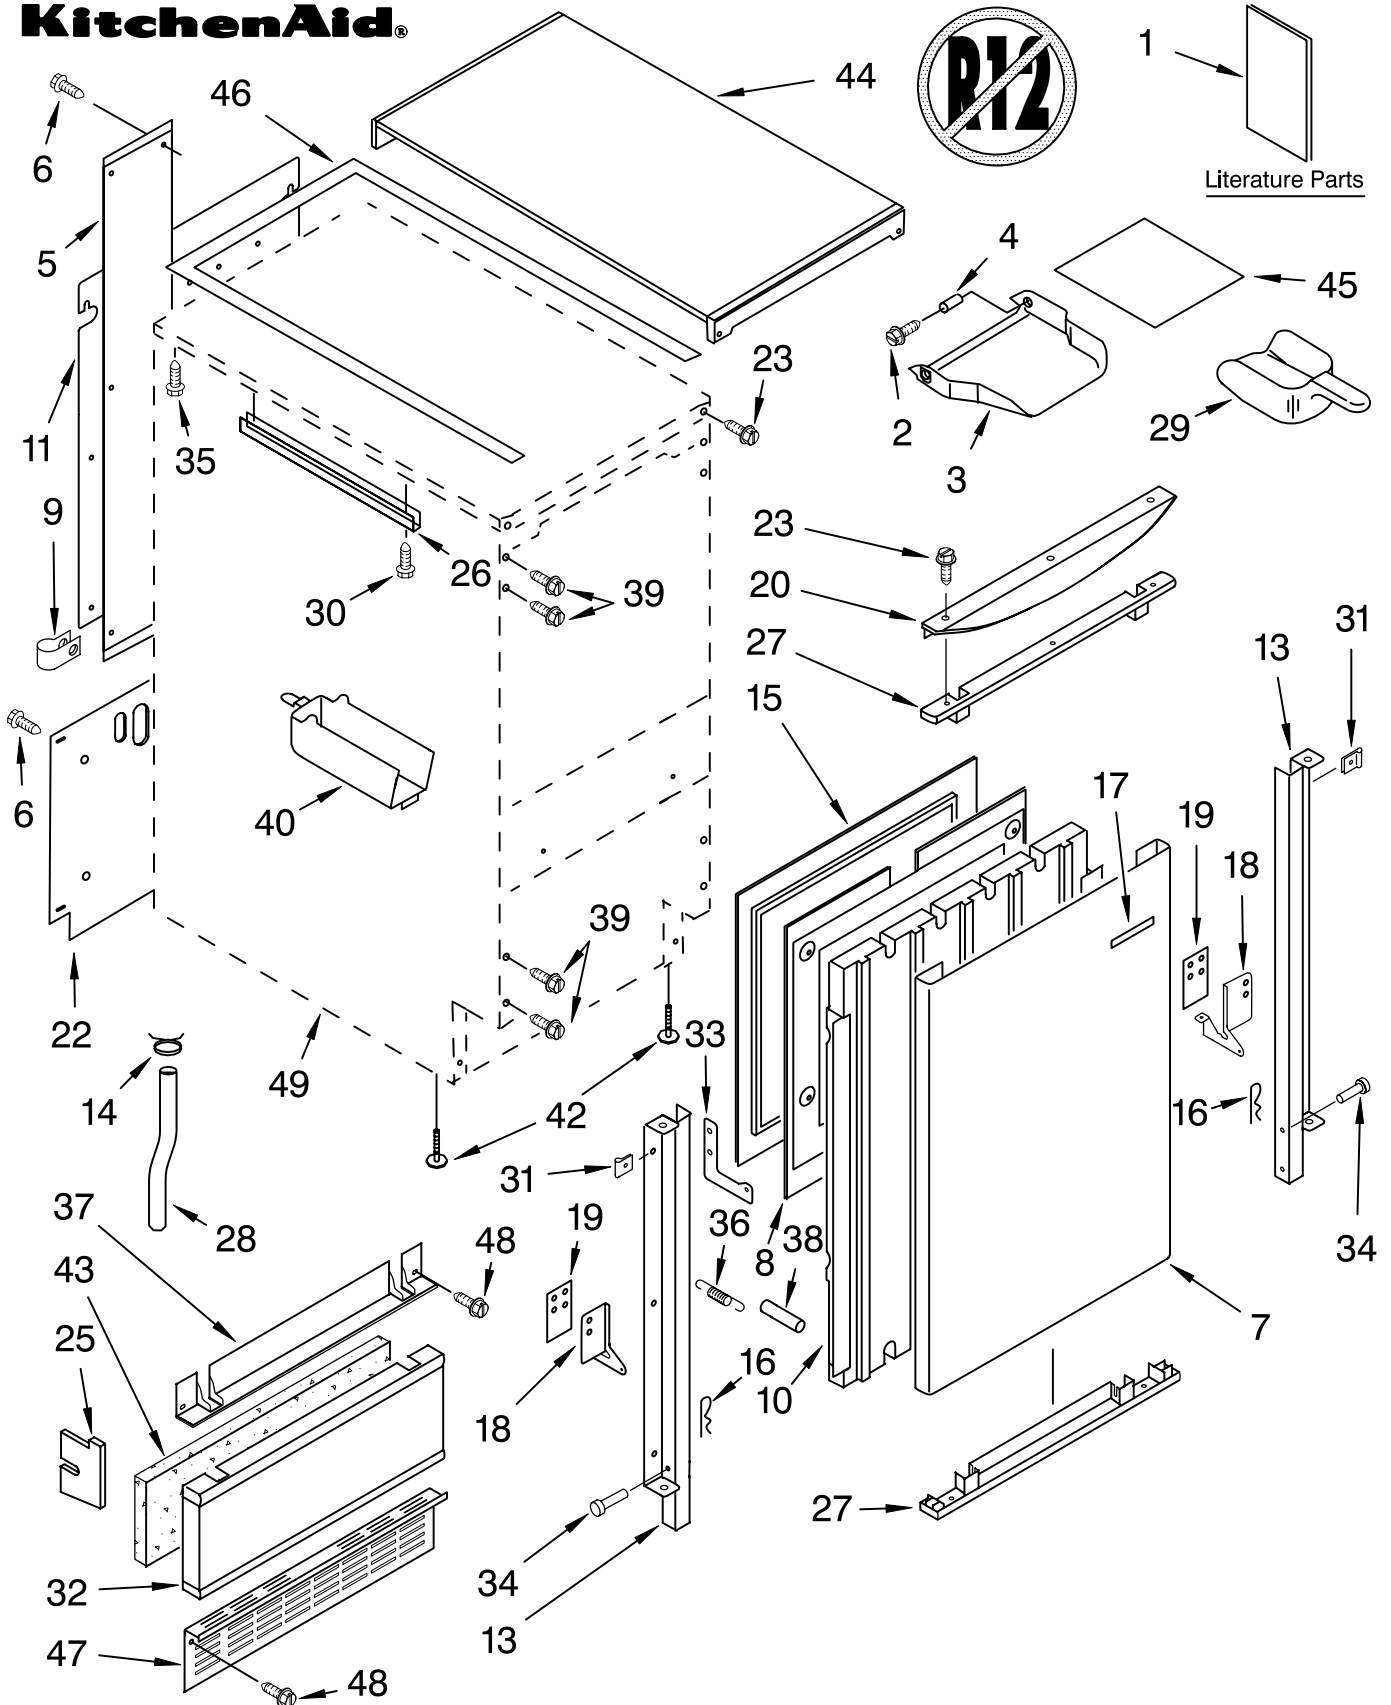

CABINET LINER AND DOOR PARTS

For Models: KUIS18NNJW3, KUIS18NNJT3, KUIS18NNJB3, KUIS18NNJS3
(WHITE) (BISCUIT) (BLACK) (STAINLESS STEEL)

ICE CUBE
MAKER

KitchenAid

FOR ORDERING INFORMATION REFER TO PARTS PRICE LIST